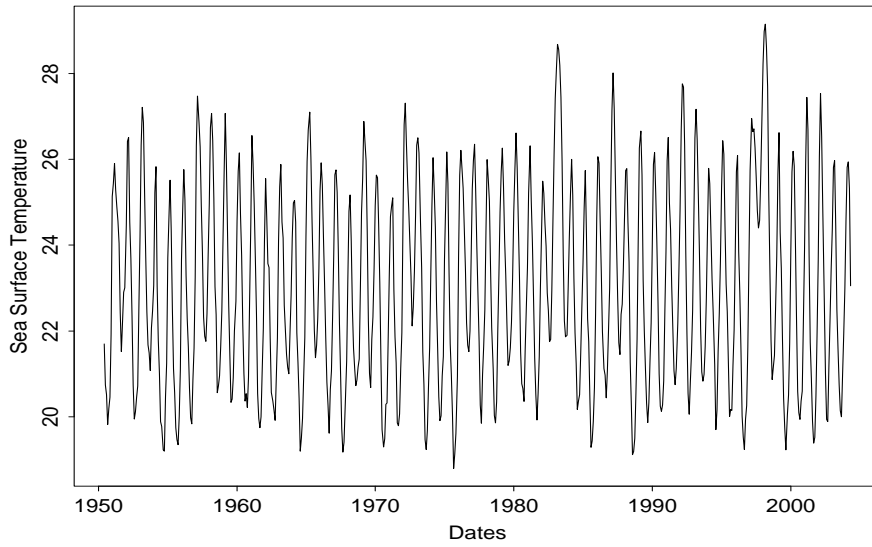

**El Niño time series (0-10South and 90West-80West)**

**The 54 yearly curves: time series as functional data  
(54 rows of the file “npfda-elnino.dat”)**